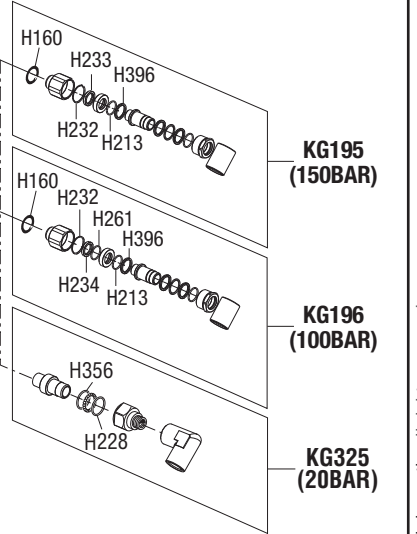

Art. 8560.100 Mod. 560-1"-20 bar - Art. 8560.200 Mod. 560-1"-100 bar
 Art. 8560.400 Mod. 560-1"-150 bar

VISTA ESPLOSA - EXPLODED VIEW

tutti i diritti riservati - all rights reserved

GUIDA RICAMBI - SPARE PARTS GUIDE

EACH KIT SHOWN WITH THE SAME COLOR INCLUDES ALSO THE GASKETS. THE SPARE PARTS INCLUDED IN THE KIT CAN'T BE SUPPLIED SEPARATELY EXCEPT THOSE SHOWN WITH A PROPER CODE.

CODICE CODE	DESCRIZIONE DESCRIPTION	Q.TÀ QTY
KR8306	DENTE D'ARRESTO DETENT	1
KR8308	KIT CREMAGLIERA RACK KIT	1
KR8705	TAMPONE FERMATUBO HOSE STOP	1
KR9210	SET VITI ARROTOLATORE SET OF SCREWS FOR HOSE REEL	1
KR9220	KIT PORTA RULLI ARROTOLATORE ROLLERS HOLDING KIT FOR HOSE REEL	1

ELENCO RICAMBI FORNIBILI SINGOLARMENTE

LIST OF SPARE PARTS WHICH CAN BE SUPPLIED SEPARATELY

CODICE CODE	DESCRIZIONE DESCRIPTION	Q.TÀ QTY
B420	BOCCOLA PORTA MOLLA BUSH	1
B451	BOCCOLA ESTERNA EXTERNAL BUSH	1
F756	CARTER-MOLLA COVER-SPRING GROUP	1
F801/R7035	BRACCIO ORIENTABILE SWINGING ARM	1
F803/R7035	BRACCIO ORIENTABILE SWINGING ARM	1
I195	INSERTO USCITA TUBO Ø34-38 HOSE OUTLET PROTECTION	1
I196	INSERTO USCITA TUBO Ø30-34 HOSE OUTLET PROTECTION	1
I197	INSERTO USCITA TUBO Ø26-30 HOSE OUTLET PROTECTION	1
KC434/R9005	CARTER COVER	1
KC438/R7035	TAMBURO 510 510 HOSE REEL DRUM	1
KC439/R7035	STAFFA BRACKET	1
KG195	SNODO OLIO 150 BAR JOINT OIL 150 BAR	1
KG196	SNODO ACQUA 100 BAR JOINT WATER 100 BAR	1
KG240	CARTER-MOLLA COVER-SPRING GROUP	1
KG241	CARTER-MOLLA COVER-SPRING GROUP	1
KG325	SNODO ALTA PORTATA 1" G JOINT HIGH FLOW 1" G	1
P051	BOCCOLA LATO CREMAGLIERA BUSH	1

ELENCO GUARNIZIONI SNODI

JOINTS GASKETS LIST

CODICE CODE	DESCRIZIONE DESCRIPTION	Q.TÀ QTY
H160	O-RING 2093 O-RING 2093	1
H213	O-RING 2087 VITON O-RING 2087 VITON	1
H228	O-RING 4112 VITON O-RING 4112 VITON	1
H232	GUARNIZIONE GASKET	1
H233	GUARNIZIONE GASKET	1
H234	O-RING 2131 DI 087 VITON O-RING 2131 DI 087 VITON	1
H261	RONDPELLA IN PTFE PTFE WASHER	1
H356	O-RING 3106 VITON O-RING 3106 VITON	1
H396	RONDPELLA IN PTFE PTFE WASHER	1