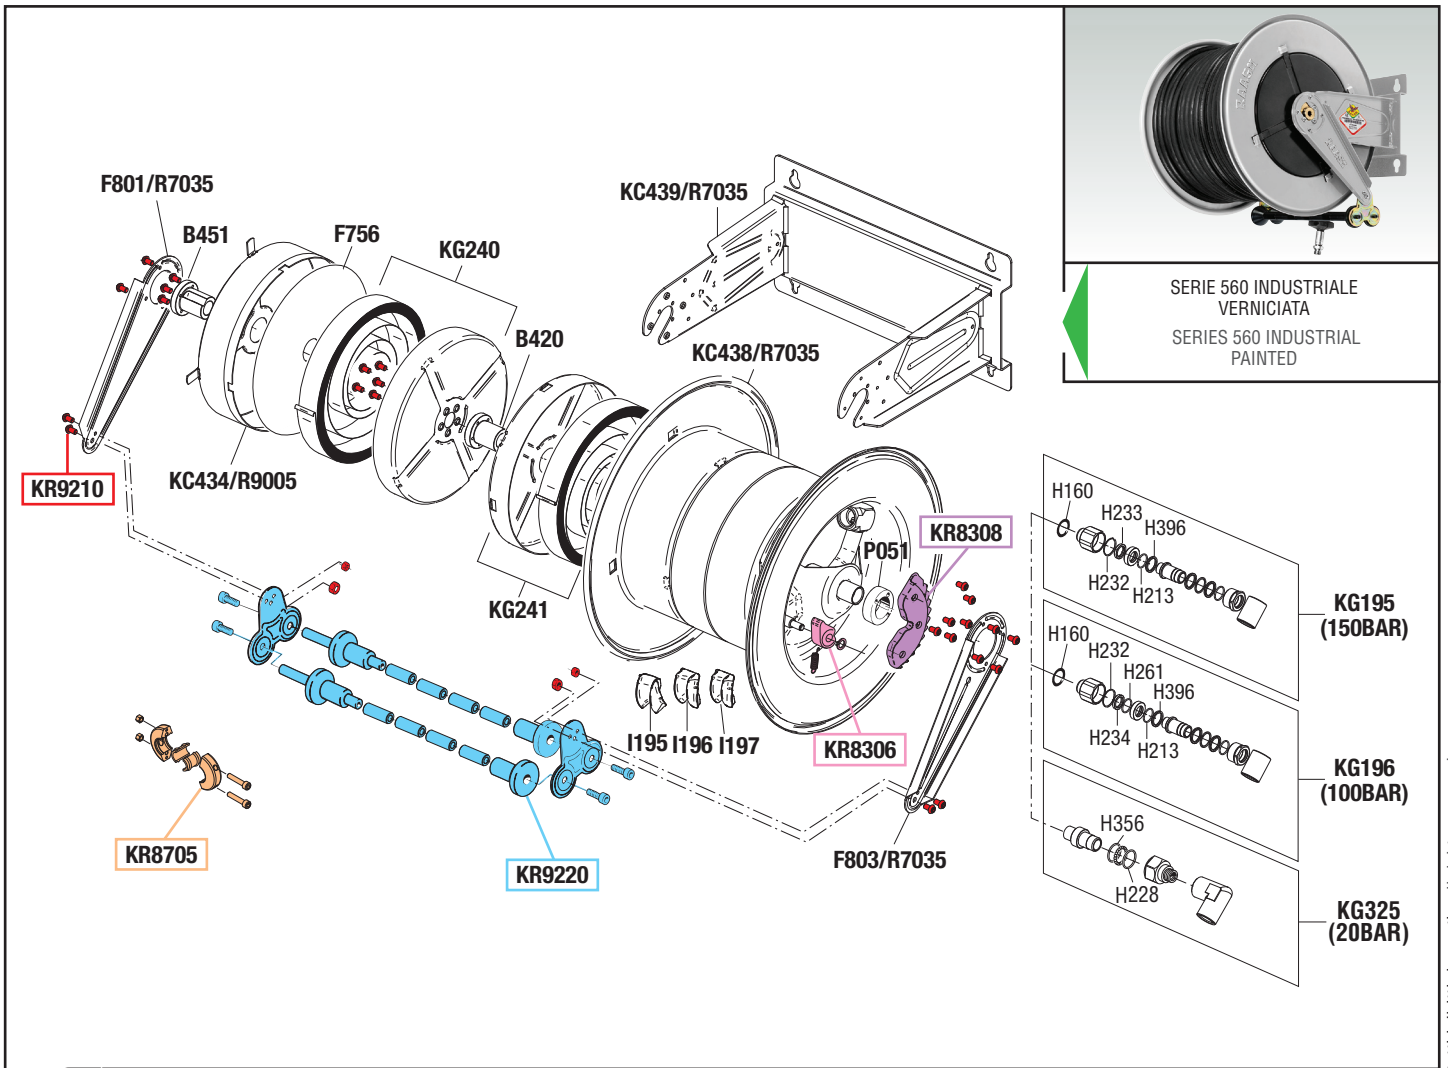

Art. 8560.100 Mod. 560-1"-20 bar - Art. 8560.200 Mod. 560-1"-100 bar
 Art. 8560.400 Mod. 560-1"-150 bar

VISTA ESPLOSA - EXPLODED VIEW

tutti i diritti riservati - all rights reserved

GUIDA RICAMBI - SPARE PARTS GUIDE

EACH KIT SHOWN WITH THE SAME COLOR INCLUDES ALSO THE GASKETS. THE SPARE PARTS INCLUDED IN THE KIT CAN'T BE SUPPLIED SEPARATELY EXCEPT THOSE SHOWN WITH A PROPER CODE.

CODICE CODE	DESCRIZIONE DESCRIPTION	Q.TÀ QTY
KR8306	DENTE D'ARRESTO DETENT	1
KR8308	KIT CREMAGLIERA RACK KIT	1
KR8705	TAMPONE FERMATUBO HOSE STOP	1
KR9210	SET VITI ARROTOLATORE SET OF SCREWS FOR HOSE REEL	1
KR9220	KIT PORTA RULLI ARROTOLATORE ROLLERS HOLDING KIT FOR HOSE REEL	1

ELENCO RICAMBI FORNIBILI SINGOLARMENTE

LIST OF SPARE PARTS WHICH CAN BE SUPPLIED SEPARATELY

CODICE CODE	DESCRIZIONE DESCRIPTION	Q.TÀ QTY
B420	BOCCOLA PORTA MOLLA BUSH	1
B451	BOCCOLA ESTERNA EXTERNAL BUSH	1
F756	CARTER-MOLLA COVER-SPRING GROUP	1
F801/R7035	BRACCIO ORIENTABILE SWINGING ARM	1
F803/R7035	BRACCIO ORIENTABILE SWINGING ARM	1
I195	INSERTO USCITA TUBO Ø34-38 HOSE OUTLET PROTECTION	1
I196	INSERTO USCITA TUBO Ø30-34 HOSE OUTLET PROTECTION	1
I197	INSERTO USCITA TUBO Ø26-30 HOSE OUTLET PROTECTION	1
KC434/R9005	CARTER COVER	1
KC438/R7035	TAMBURO 510 510 HOSE REEL DRUM	1
KC439/R7035	STAFFA BRACKET	1
KG195	SNODO OLIO 150 BAR JOINT OIL 150 BAR	1
KG196	SNODO ACQUA 100 BAR JOINT WATER 100 BAR	1
KG240	CARTER-MOLLA COVER-SPRING GROUP	1
KG241	CARTER-MOLLA COVER-SPRING GROUP	1
KG325	SNODO ALTA PORTATA 1" G JOINT HIGH FLOW 1" G	1
P051	BOCCOLA LATO CREMAGLIERA BUSH	1

ELENCO GUARNIZIONI SNODI

JOINTS GASKETS LIST

CODICE CODE	DESCRIZIONE DESCRIPTION	Q.TÀ QTY
H160	O-RING 2093 O-RING 2093	1
H213	O-RING 2087 VITON O-RING 2087 VITON	1
H228	O-RING 4112 VITON O-RING 4112 VITON	1
H232	GUARNIZIONE GASKET	1
H233	GUARNIZIONE GASKET	1
H234	O-RING 2131 DI 087 VITON O-RING 2131 DI 087 VITON	1
H261	RONDPELLA IN PTFE PTFE WASHER	1
H356	O-RING 3106 VITON O-RING 3106 VITON	1
H396	RONDPELLA IN PTFE PTFE WASHER	1